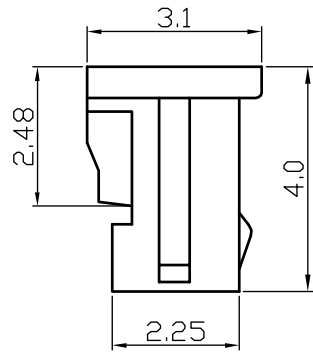

1.25 Type Housing

Poles	Part No.		Dimensions	
			A	B
2	WB1251-H02	1.25-2Y	1.25	4.25
3	WB1251-H03	1.25-3Y	2.5	5.5
4	WB1251-H04	1.25-4Y	3.75	6.75
5	WB1251-H05	1.25-5Y	5	8
6	WB1251-H06	1.25-6Y	6.25	9.25
7	WB1251-H07	1.25-7Y	7.5	10.5
8	WB1251-H08	1.25-8Y	8.75	11.75
9	WB1251-H09	1.25-9Y	10	13
10	WB1251-H10	1.25-10Y	11.25	14.25
11	WB1251-H11	1.25-11Y	12.5	15.5
12	WB1251-H12	1.25-12Y	13.75	16.75

WWW.AsA-Elec.com

AsA Electronic Co.

Tel : (+98) 21 66 73 56 82 Mob : (+98) 912 03 161 02

Housing		PA66 (UL94V-0/V-2)	1		
No.	Item/Material No.	Material	QTY	Remark	
Unmarked Tolerance					
		Unit	Scale	Design Unit	Size
		mm	—	Metric	A4
Draw	Review	Approve	Material	Drawing No.	Part No.
			Item	1.25-NY	