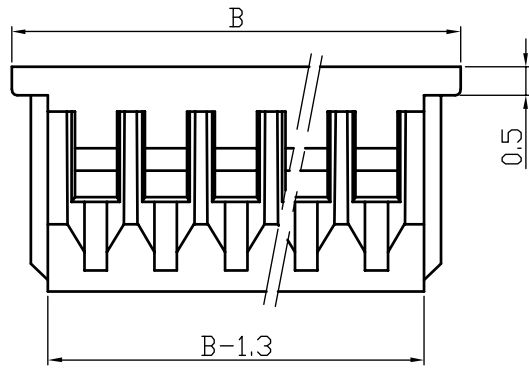

1.25 Type Housing

Poles	Part No.		Dimensions	
			A	B
2	WB1251-H02	1.25-2Y	1.25	4.25
3	WB1251-H03	1.25-3Y	2.5	5.5
4	WB1251-H04	1.25-4Y	3.75	6.75
5	WB1251-H05	1.25-5Y	5	8
6	WB1251-H06	1.25-6Y	6.25	9.25
7	WB1251-H07	1.25-7Y	7.5	10.5
8	WB1251-H08	1.25-8Y	8.75	11.75
9	WB1251-H09	1.25-9Y	10	13
10	WB1251-H10	1.25-10Y	11.25	14.25
11	WB1251-H11	1.25-11Y	12.5	15.5
12	WB1251-H12	1.25-12Y	13.75	16.75

WWW.AsA-Elec.com

AsA Electronic Co.

Tel : (+98) 21 66 73 56 82 Mob : (+98) 912 03 161 02

Housing		PA66 (UL94V-0/V-2)	1		
No.	Item/Material No.	Material	QTY	Remark	
Unmarked Tolerance					
		Unit	Scale	Design Unit	Size
		mm	—	Metric	A4
Draw	Review	Approve	Material	Drawing No.	Part No.
			Item	1.25-NY	