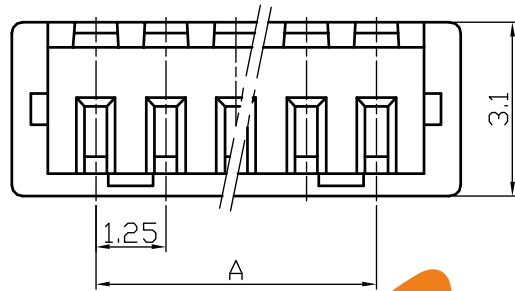

1.25 Type Housing

Poles	Part No.		Dimensions	
			A	B
2	WB1251-H02	1.25-2Y	1.25	4.25
3	WB1251-H03	1.25-3Y	2.5	5.5
4	WB1251-H04	1.25-4Y	3.75	6.75
5	WB1251-H05	1.25-5Y	5	8
6	WB1251-H06	1.25-6Y	6.25	9.25
7	WB1251-H07	1.25-7Y	7.5	10.5
8	WB1251-H08	1.25-8Y	8.75	11.75
9	WB1251-H09	1.25-9Y	10	13
10	WB1251-H10	1.25-10Y	11.25	14.25
11	WB1251-H11	1.25-11Y	12.5	15.5
12	WB1251-H12	1.25-12Y	13.75	16.75

WWW.AsA-Elec.com

AsA Electronic Co.

Tel : (+98) 21 66 73 56 82 Mob : (+98) 912 03 161 02

Housing		PA66 (UL94V-0/V-2)	1		
No.	Item/Material No.	Material	QTY	Remark	
Unmarked Tolerance					
		Unit	Scale	Design Unit	Size
		mm	—	Metric	A4
Draw	Review	Approve	Material	Drawing No.	Part No.
			Item	1.25-NY	